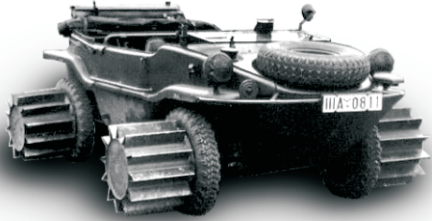

1:35

LEADWARRIOR
LW 35201

VW Schwimmwagen SNOW ROLLERS

During the war, various attempts were made to increase off-road capabilities of VW Kubelwagens. Snow-Rollers solution was tested on Schwimmwagen Typ 166/5, but proved to be not sufficient enough, so it was not produced in series.

CONVERSION KIT
for ANY 1/35 VW Schwimmwagen

LW 35201
1:35